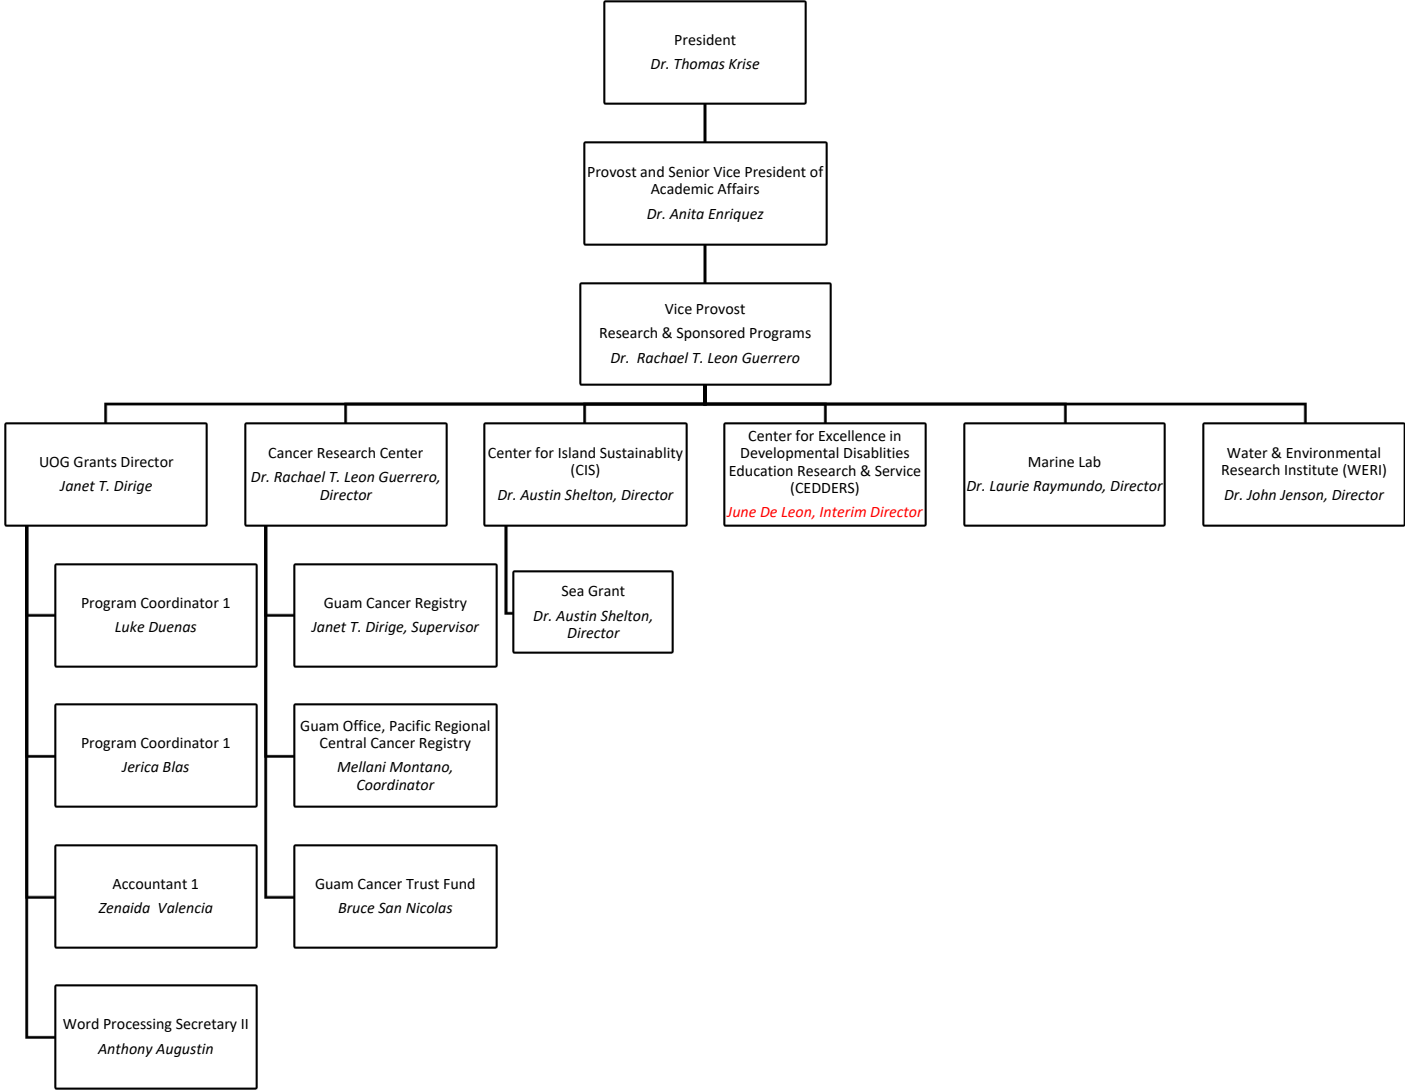

University of Guam — Office of Research & Sponsored Programs Organizational Chart

// Approved // /Disapproved

Dr. Thomas W. Krise, UOG President