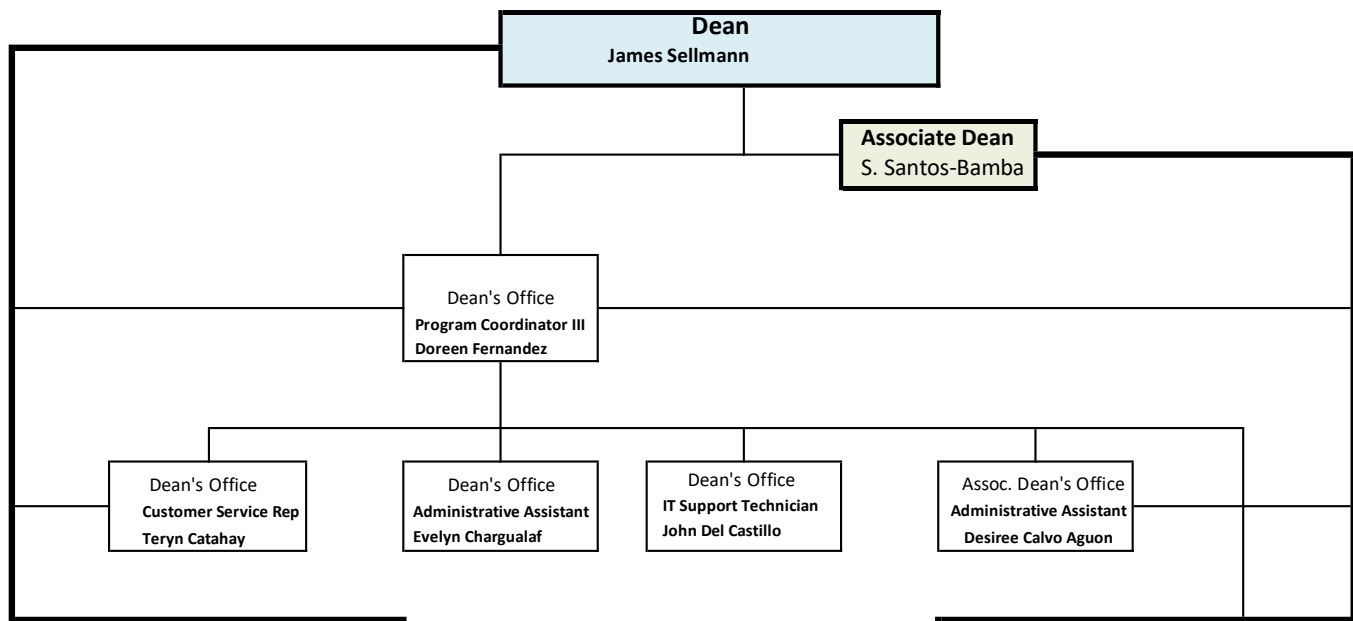

# COLLEGE OF LIBERAL ARTS AND SOCIAL SCIENCES ORGANIZATIONAL CHART

**CFA**  
Administrative Assistant  
Vacant

**Division Chair:**  
**Randall Johnson**

*BA programs:*  
Communication  
Fine Arts  
3 tracks:  
Art  
Music  
Theater

*ISLA Center for the Arts*  
Velma Yamashita,  
Coordinator  
Adrian Davis, Community  
Service Worker

**Personnel:**  
No. Full Time Faculty: 13  
No. Part Time Faculty: 16  
No. Full Time Staff: 1  
No. Part Time Staff (TAs): 3